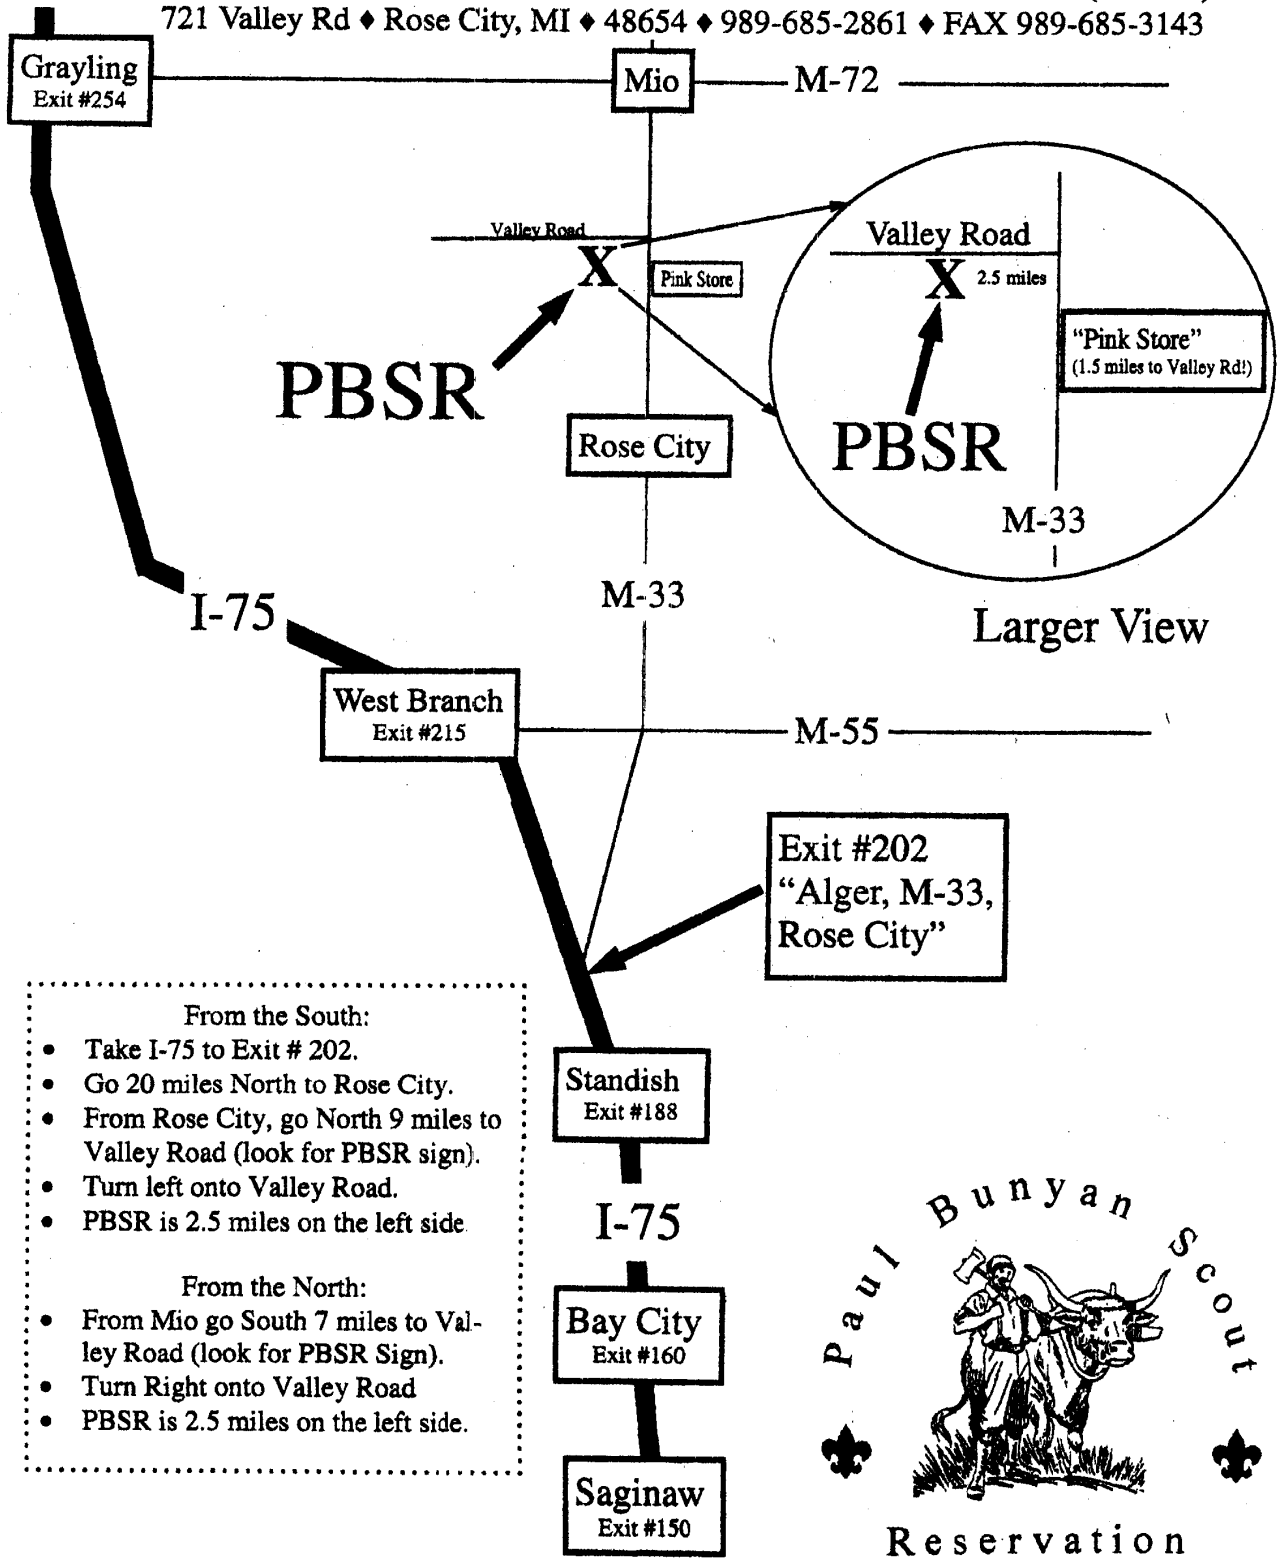

HOW TO GET TO PAUL BUNYAN SCOUT RESERVATION (PBSR)

721 Valley Rd ♦ Rose City, MI ♦ 48654 ♦ 989-685-2861 ♦ FAX 989-685-3143

- From the South:**
- Take I-75 to Exit # 202.
 - Go 20 miles North to Rose City.
 - From Rose City, go North 9 miles to Valley Road (look for PBSR sign).
 - Turn left onto Valley Road.
 - PBSR is 2.5 miles on the left side.
- From the North:**
- From Mio go South 7 miles to Valley Road (look for PBSR Sign).
 - Turn Right onto Valley Road
 - PBSR is 2.5 miles on the left side.

Exit #202
"Alger, M-33,
Rose City"